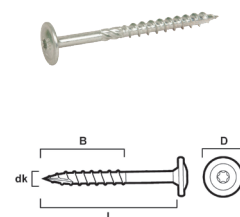

CONSTRUCTION SCREW-W (WAF) WITH LARGE HEAD, BRIGHT ZINC PLATED

AREA OF USE

ESSVE Construction screw-W BZP (WAF), with one fibre cut tip and TX drive, is designed for most types of bracket and post shoe installations, as well as for fastening and joining of beams. Suitable for wood, chipboard, plywood, etc. For indoor use. Replaces traditional coach screws.

DESCRIPTION

Construction screw-W FZB (WAF) is made of hardened carbon steel with 5 µ electrogalvanizing for indoor environments. The screw has a large head diameter, which gives a very high-clamping force during installation. The head also has a very low overall height, which can be an advantage for the installation. It is equipped with 1 fibre cut in the tip, which gives the screw a low drive-in torque in wood and minimises the risk of splintering. On screws that are longer, there is an additional fibre cut directly after the usual wood thread, this is to facilitate installation of longer and thicker screws. The underside of the screw head is designed so that it fits properly when installed in beams and post bases. The screw is fitted with TX-bit drive.

ESSVE Construction Screw-W meets the CE requirements as specified in ETA-23/0747.

INSTALLATION INSTRUCTIONS

Recommended rpm: 400-1200/min.

Specification	
Surface treatment	Zinc plated
Main Materials	Steel
Corrosion resistance class	C1
Application environment	Indoors

Standard Pro Pack								
Item no	Diameter	Length	Diameter of head	Thread length	Type of bits	Packaging	Contents	CE
113203	6 mm	50 mm	15,3 mm	40 mm	TX30	ESSBOX 204	100 PCS	✓
113205	6 mm	60 mm	15,3 mm	40 mm	TX30	ESSBOX 204	100 PCS	✓
113209	6 mm	80 mm	15,3 mm	40 mm	TX30	ESSBOX 304	100 PCS	✓
113211	6 mm	90 mm	15,3 mm	50 mm	TX30	ESSBOX 304	100 PCS	✓
113213	6 mm	100 mm	15,3 mm	50 mm	TX30	ESSBOX 304	100 PCS	✓
113215	6 mm	120 mm	15,3 mm	75 mm	TX30	ESSBOX 304	50 PCS	✓
113217	6 mm	140 mm	15,3 mm	75 mm	TX30	ESSBOX 304	50 PCS	✓
113235	8 mm	70 mm	22 mm	50 mm	TX40	ESSBOX 304	50 PCS	✓
113237	8 mm	80 mm	22 mm	50 mm	TX40	ESSBOX 304	50 PCS	✓
113239	8 mm	90 mm	22 mm	50 mm	TX40	ESSBOX 304	50 PCS	✓
113241	8 mm	100 mm	22 mm	60 mm	TX40	ESSBOX 304	50 PCS	✓
113243	8 mm	120 mm	22 mm	80 mm	TX40	ESSBOX 304	50 PCS	✓
113247	8 mm	140 mm	22 mm	80 mm	TX40	ESSBOX 304	50 PCS	✓
113251	8 mm	160 mm	22 mm	80 mm	TX40	ESSBOX 206	50 PCS	✓
113252	8 mm	180 mm	22 mm	80 mm	TX40	ESSBOX 206	25 PCS	✓
113253	8 mm	200 mm	22 mm	100 mm	TX40	ESSBOX 206	25 PCS	✓
113255	8 mm	240 mm	22 mm	100 mm	TX40	ESSBOX 206	25 PCS	✓
113256	8 mm	280 mm	22 mm	100 mm	TX40	Cardboard box	25 PCS	✓
113257	8 mm	320 mm	22 mm	100 mm	TX40	Cardboard box	25 PCS	✓
113266	10 mm	80 mm	25 mm	60 mm	TX40	ESSBOX 304	50 PCS	✓
113267	10 mm	100 mm	25 mm	60 mm	TX40	ESSBOX 304	25 PCS	✓
113269	10 mm	120 mm	25 mm	80 mm	TX40	ESSBOX 304	25 PCS	✓
113271	10 mm	140 mm	25 mm	80 mm	TX40	ESSBOX 206	25 PCS	✓
113273	10 mm	160 mm	25 mm	80 mm	TX40	ESSBOX 206	25 PCS	✓
113275	10 mm	180 mm	25 mm	80 mm	TX40	ESSBOX 206	25 PCS	✓
113277	10 mm	200 mm	25 mm	100 mm	TX40	ESSBOX 206	25 PCS	✓
113281	10 mm	240 mm	25 mm	100 mm	TX40	ESSBOX 206	20 PCS	✓